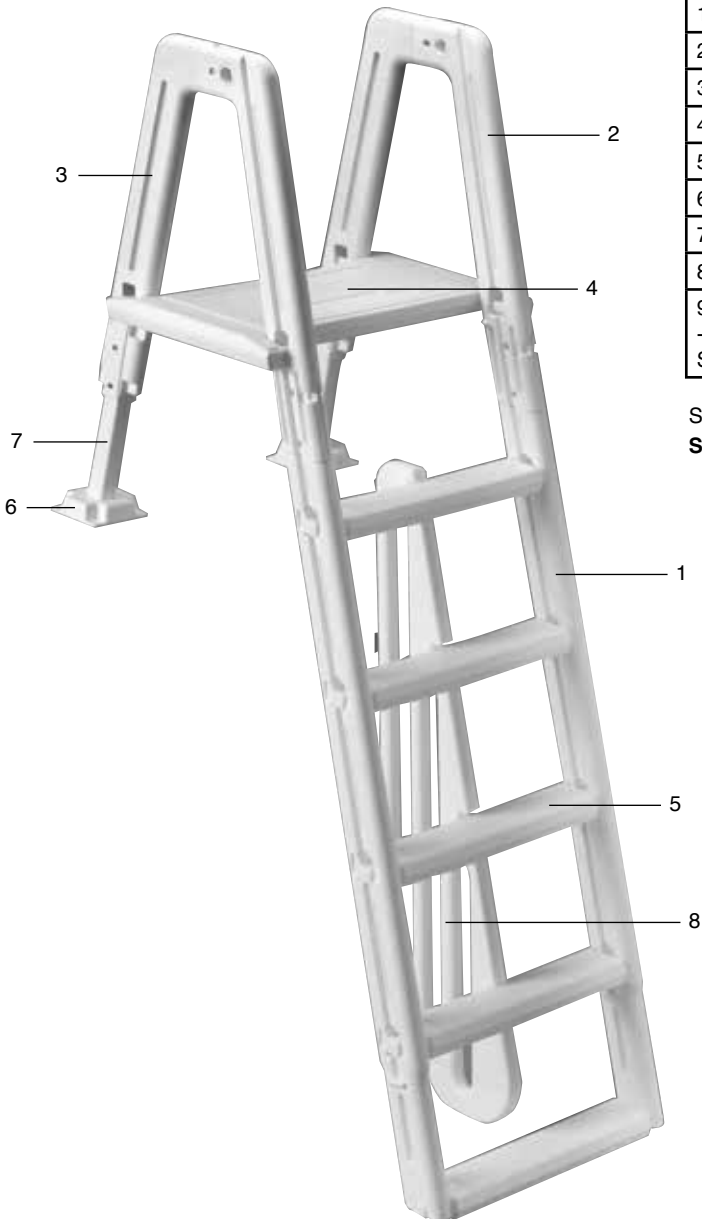

# In-Pool Ladder for Above Ground Pools

Parts Order Form: Model #400500

Please use this form to order parts and fax or email it to: 773-626-3702 or sales@oceanbluewp.com

**Store Information:** *{Please Print}*

■ Ocean Blue Ladders not for use with soft sided pools ■

Part#	Description	Number	Price	Qty	Total
1	Lower Side Rail	490200	\$10.00		
2	Upper Side Rail	490201	\$6.00		
3	Return Rail	490212	\$4.50		
4	Platform	490203	\$32.50		
5	Tread	490204	\$4.50		
6	Mounting Block	490211	\$1.50		
7	Mounting Block Tube	490210	\$1.50		
8	Barrier	490209	\$17.00		
9 - Not Shown	In-Pool Ladder Hardware/ Safety Pack	490217	\$8.00		