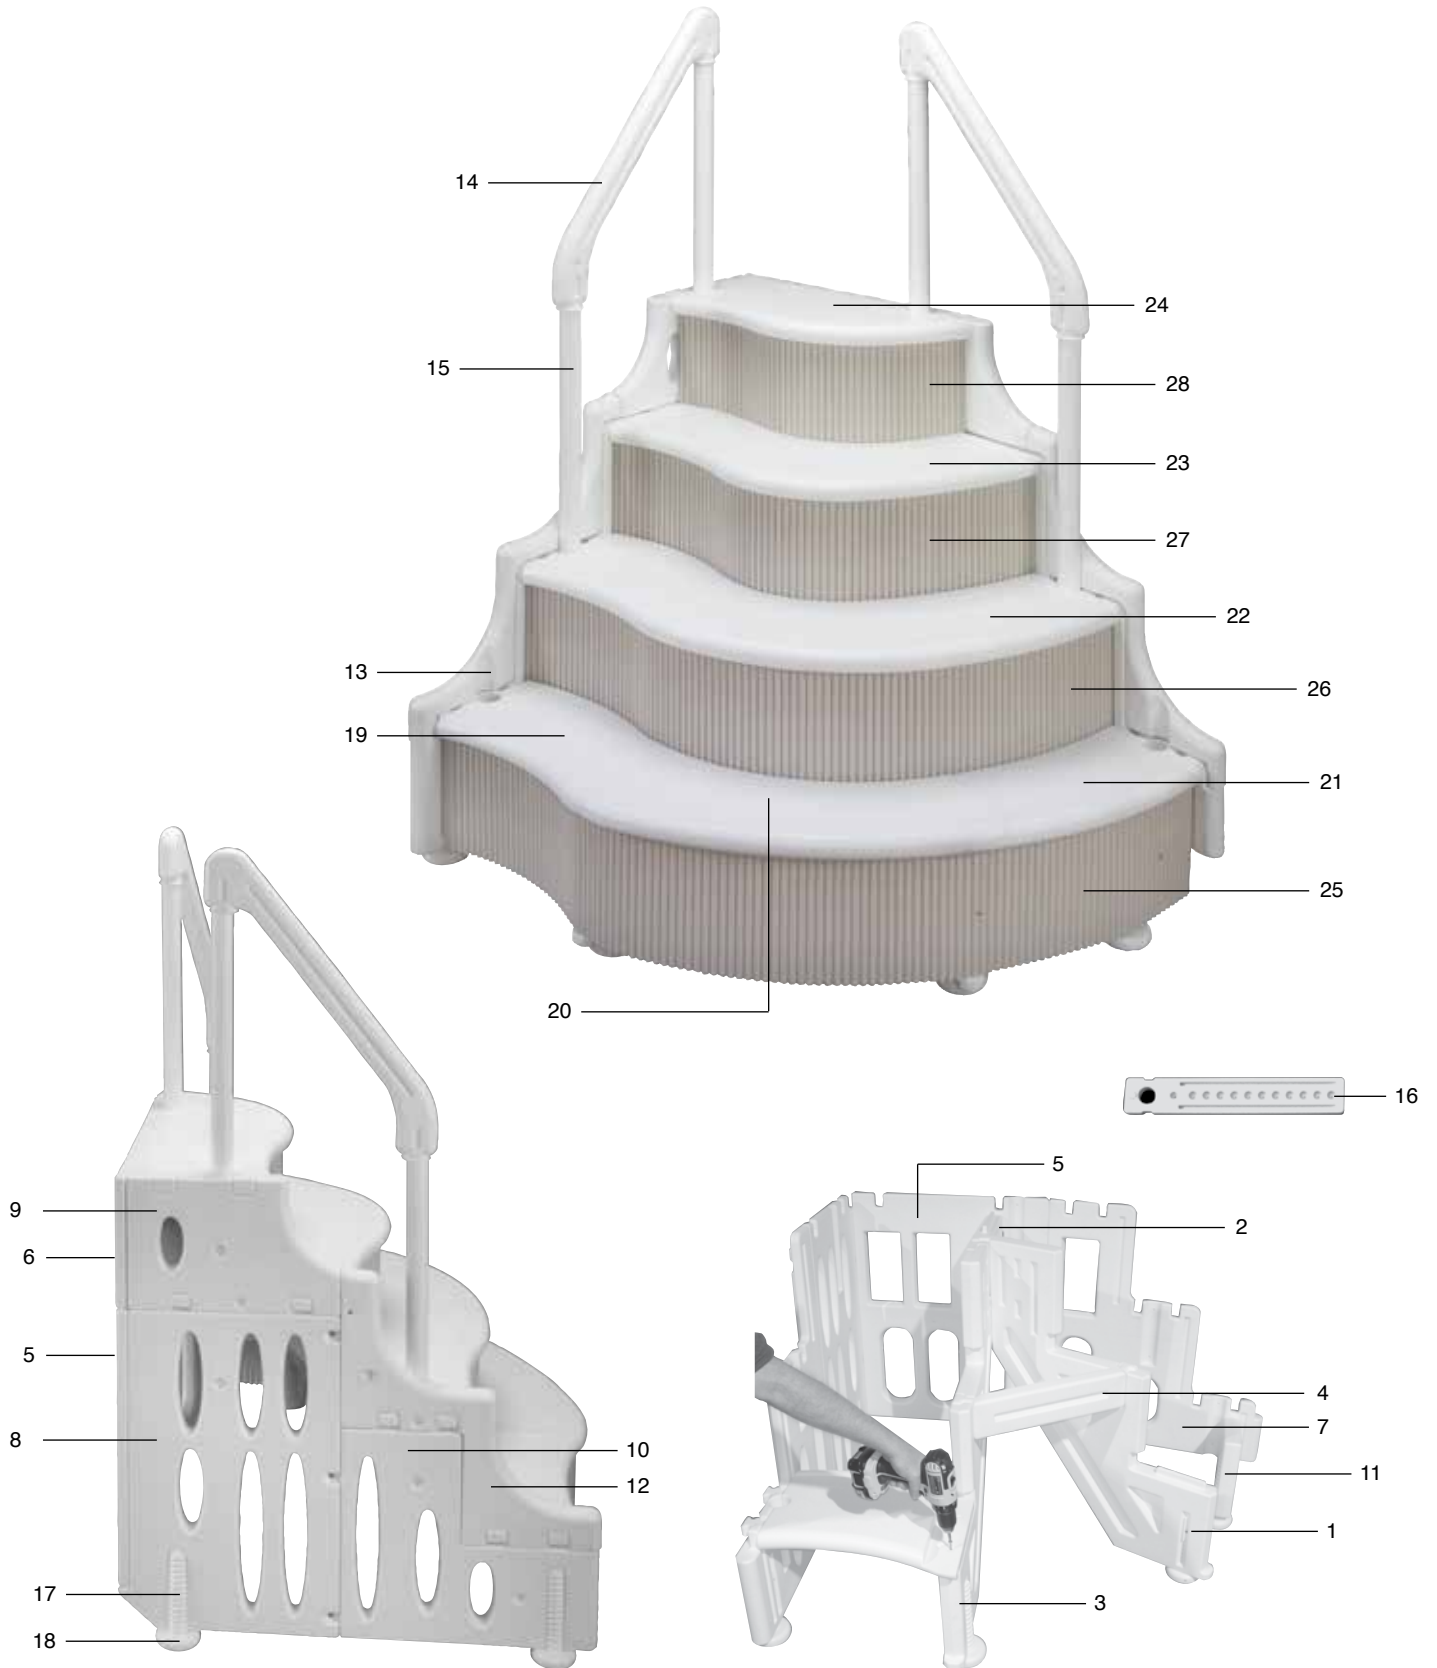

# Grand Entrance Pool Step Above Ground Four Tread Model

Parts Order Form: Model #400700

# Grand Entrance Pool Step Above Ground Four Tread Model

Parts Order Form: Model #400700

Please use this form to order parts and fax or email it to: 773-626-3702 or sales@oceanbluexp.com

**Store Information:** *{Please Print}*

Part#	Description	Number	Price	Qty	Total
1	Stringer	490709	\$25.75		
2	Stringer Extension	490710	\$9.25		
3	Side Stringer	490712	\$32.00		
4	Stringer Brace	490711	\$5.75		
5	Lower Back Panel	490704	\$ 30.25		
6	Upper Back Panel	490703	\$17.50		
7	Back Extension Panel	490707	\$25.50		
8	Lower Side Panel	490706	\$30.00		
9	Upper Side Panel	490705	\$10.75		
10	Side Extension Panel	490708	\$20.00		
11	Return Panel	490713	\$4.25		
12	Side Ballast	490716	\$12.50		
13	Back Ballast	490717	\$12.50		
14	Hand Rail 1.9" Diameter	490700	\$9.75		
15	Post 1.9" Diameter	490701	\$5.30		
16	Deck Connector 1.9" Diameter	490702	\$6.00		
17	Leveler Tube	490714	\$1.50		
18	Round Step Pad	490715	\$1.00		
19	Left Bottom Tread	490725	\$14.75		
20	Center Bottom Tread	490726	\$22.75		
21	Right Bottom Tread	490727	\$16.50		
22	Second Tread	490728	\$33.50		
23	Third Tread	490729	\$33.50		
24	Fourth Tread	490730	\$17.00		
25	Flexible Bottom Riser	490721	\$24.00		
26	Flexible Second Riser	490722	\$17.00		
27	Flexible Third Riser	490723	\$14.00		
28	Flexible Fourth Riser	490724	\$8.00		
29 – Not Shown	Step Hardware/Safety Pack (Includes: 29 #10 X 1-1/4" Self Tapping Screws, 4 White Plugs, 2 Safety Labels, 2 Tread Plugs)	490731	\$15.00		
30 – Not Shown	Grand Entrance Tread Plug	490732	\$1.50		